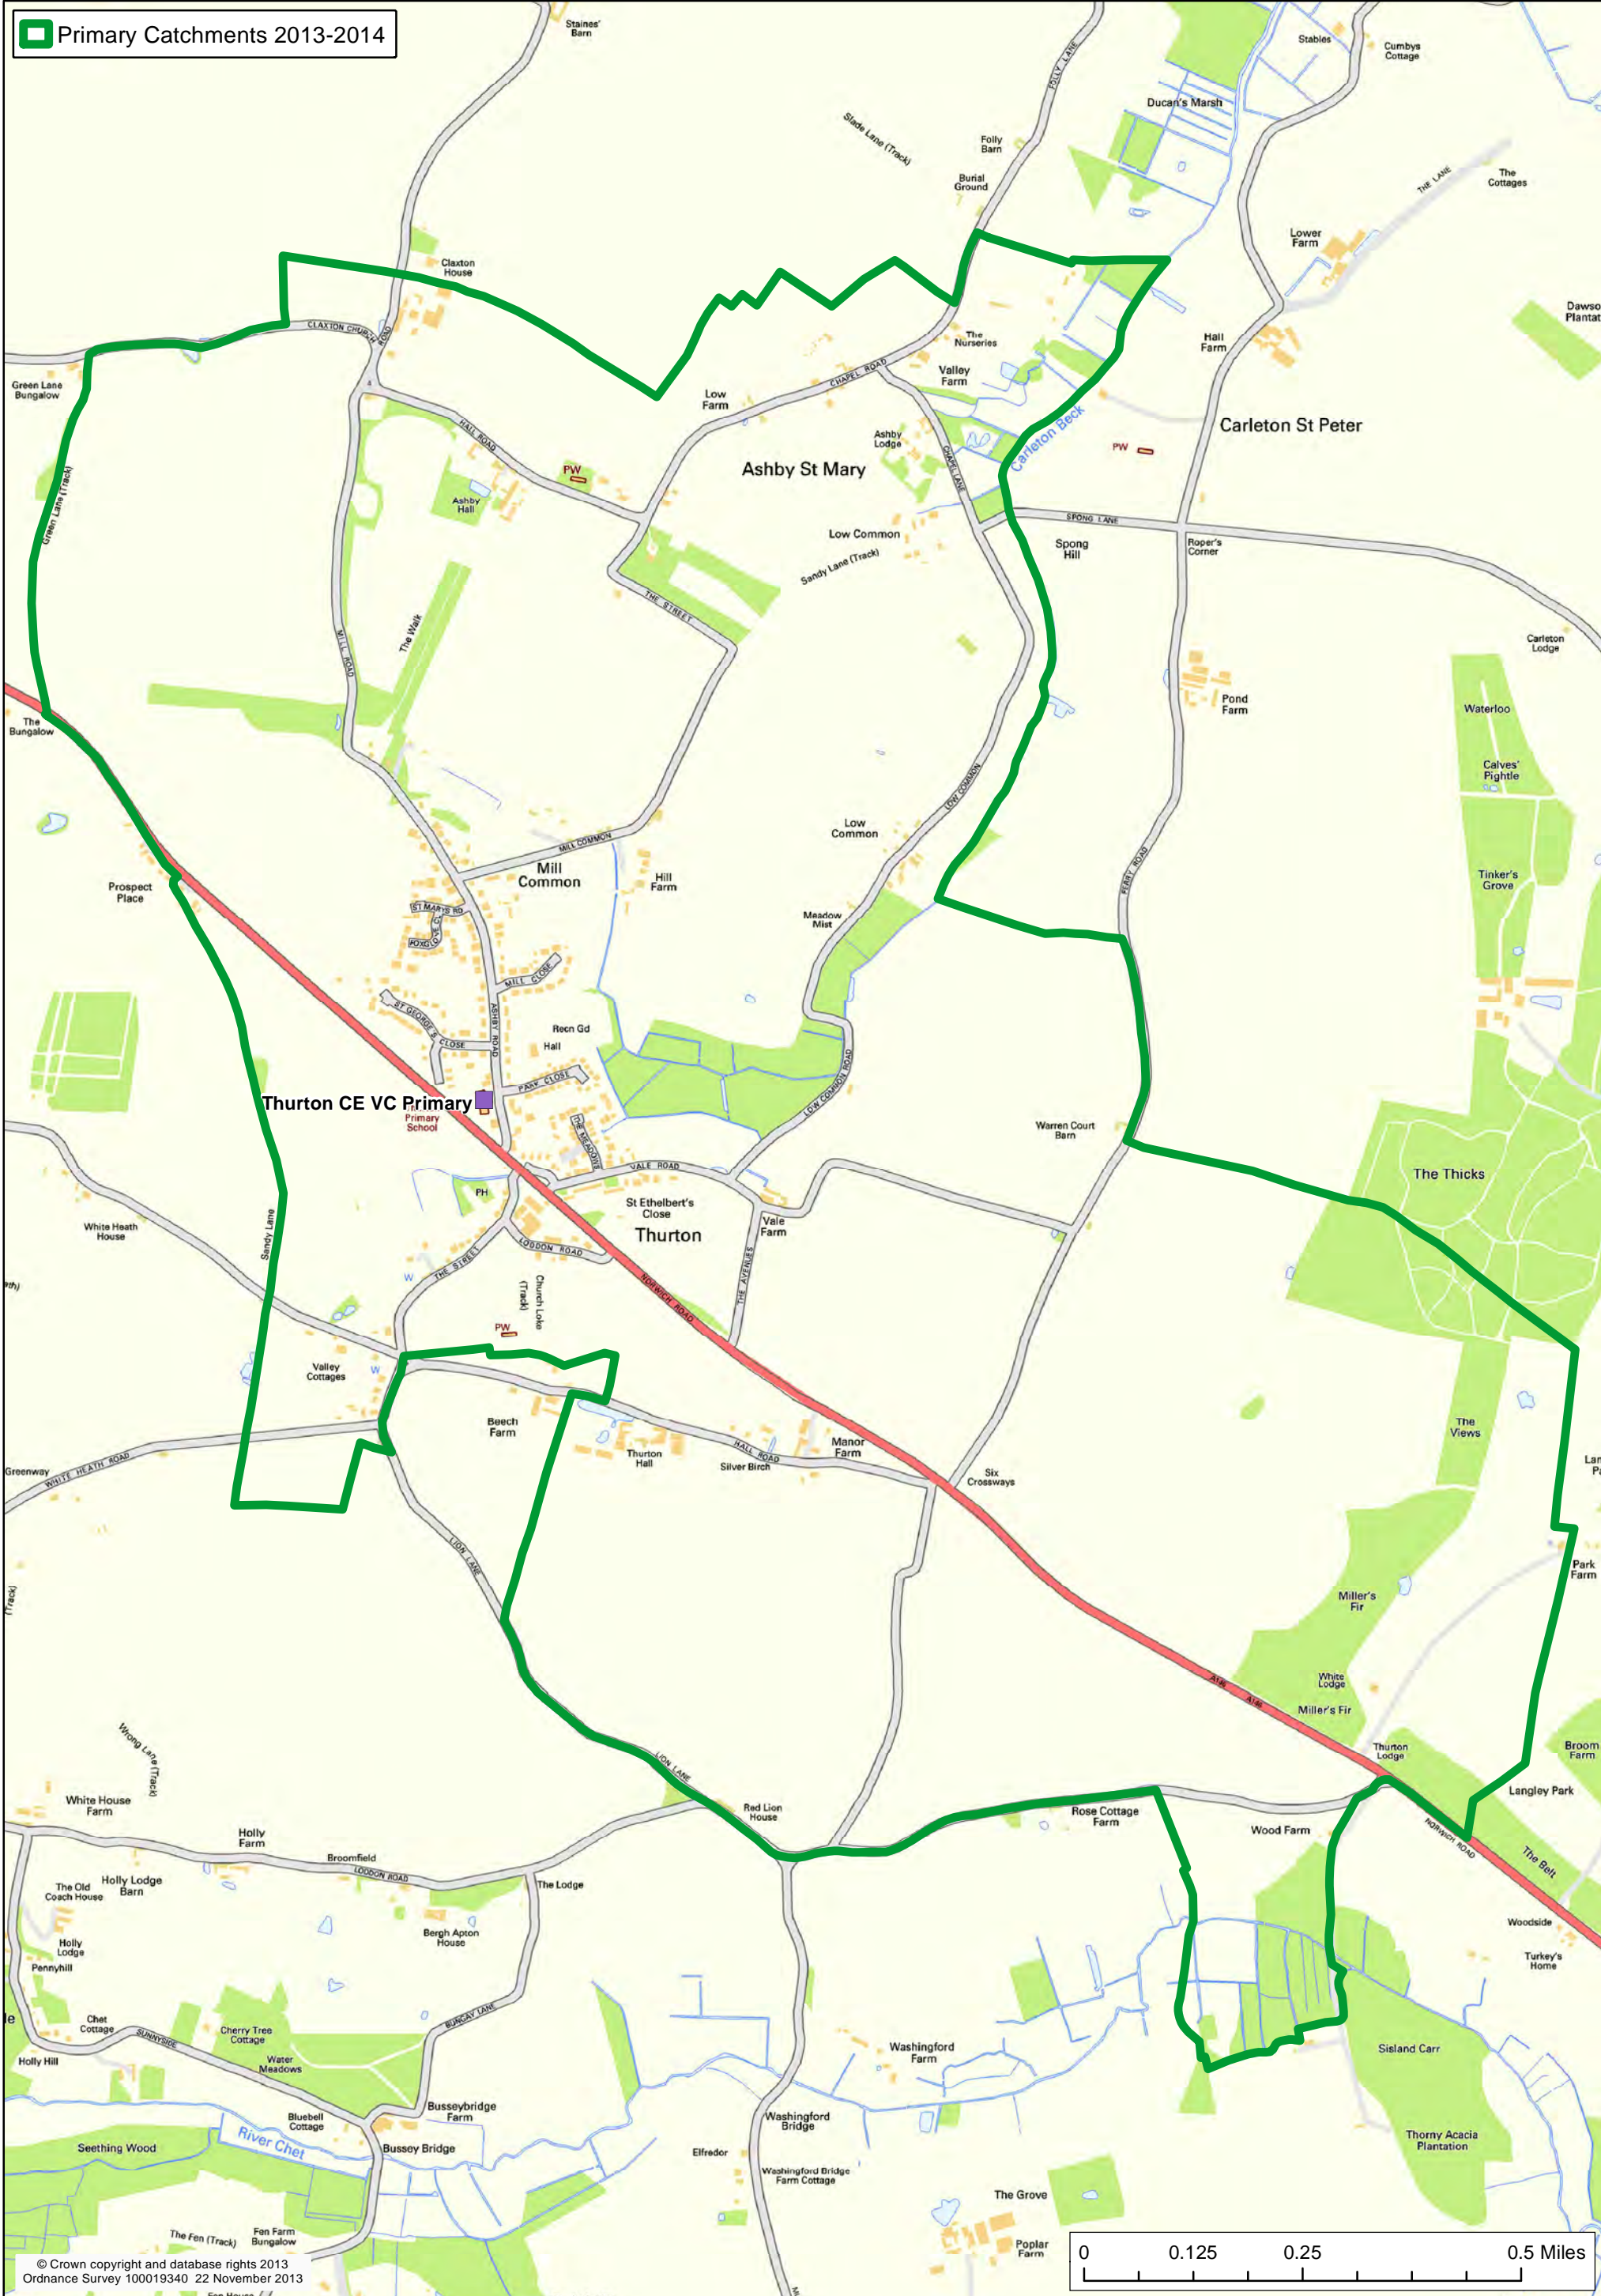

Primary Catchments 2013-2014

© Crown copyright and database rights 2013
Ordnance Survey 100019340 22 November 2013

Thurton CE VC Primary School Catchment

Ref: R:\GIS\GIS_2013\Catchments\ThurtonCEVCPrimary\ThurtonCEVCPrimaryCatchOnly_A3.mxd

Last Saved:
22 November 2013

Scale:
1:11,000